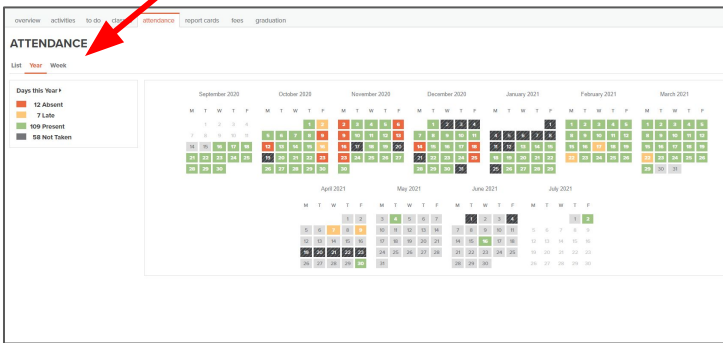

Alma for students

Overview (shown) will let you see your school attendance for the displayed day and and the current grade for your classes

Click on classes to see your schedule

Click on the class to see grades on assignments

This where you will be able to see your report cards

Attendance can be viewed by list of dates, year or week

Transcripts and graduation pathway will eventually be viewable under the graduation tab

Change the view of your schedule to list, split (shown) or grid

This is where you will be able to choose classes for next year (when it's time more information will follow)