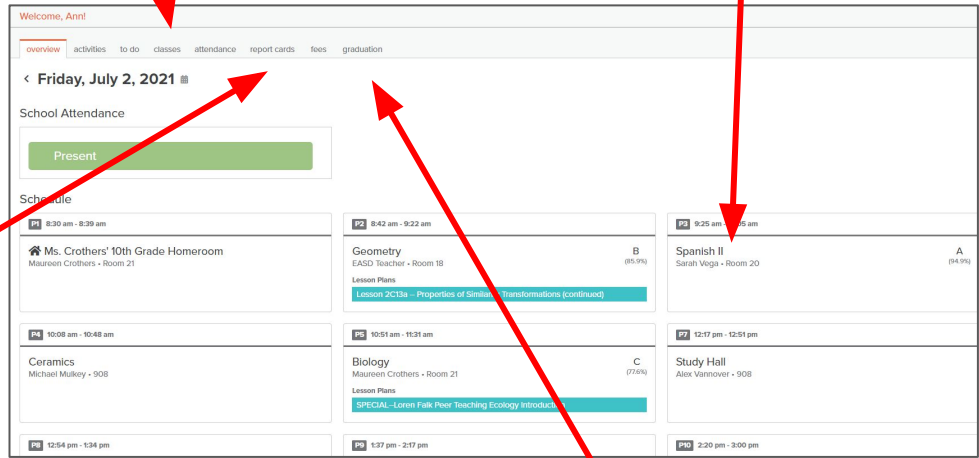

Alma for students

Overview (shown) will let you see your school attendance for the displayed day and and the current grade for your classes

Click on classes to see your schedule

Click on the class to see grades on assignments

This where you will be able to see your report cards

Attendance can be viewed by list of dates, year or week

Transcripts and graduation pathway will eventually be viewable under the graduation tab

Change the view of your schedule to list, split (shown) or grid